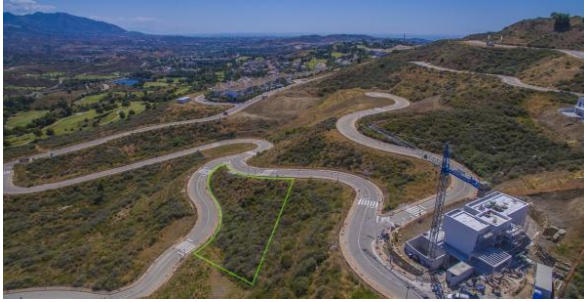

Plot - Residential, La Cala Golf

Ref: R2679572 - 192.960 €

beds: 1608

plot: 1608m²

Sector11, Plot8 Residential Plot, La Cala Golf, Costa del Sol. Garden/Plot 1608m². buildable: 321m² Setting : Country, Mountain Pueblo, Close To Golf, Close To Schools, Close To Forest. Orientation : East, South East, South. Pool : Room For Pool. Views : Mountain, Golf, Panoramic. Utilities : Electricity, Drinkable Water. Category : Off Plan.