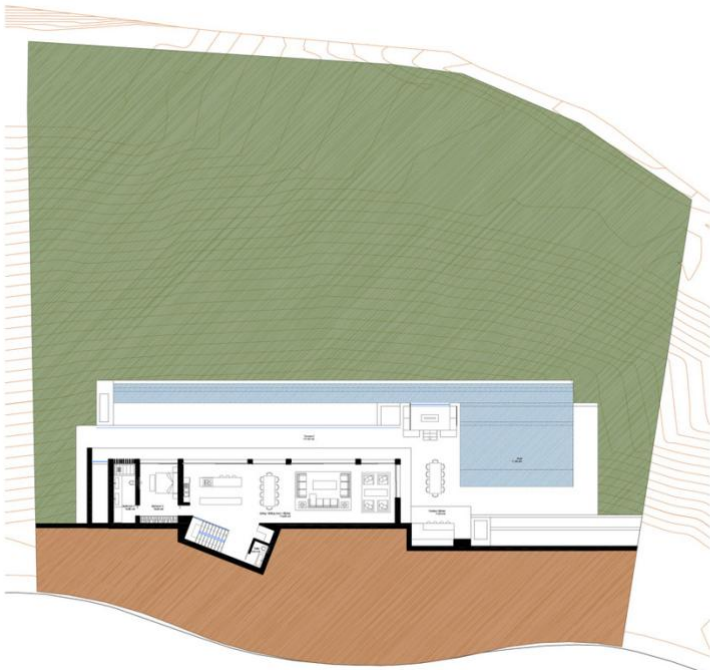

## Plot - Residential, La Cala Golf

Ref: R3735283 - 445.000 €

beds: 2763

plot: 2763m<sup>2</sup>

Big plot with building license in La Cala golf. Sea and mountain views. Residential Plot, La Cala Golf, Costa del Sol. Garden/Plot 2763 m<sup>2</sup>. Setting : Country, Mountain Pueblo, Close To Golf, Close To Schools, Close To Forest. Orientation : East, South East, South. Pool : Room For Pool. Views : Sea, Mountain, Golf, Panoramic. Utilities : Electricity, Drinkable Water. Category : Off Plan.

FIRST FLOOR

GROUND FLOOR