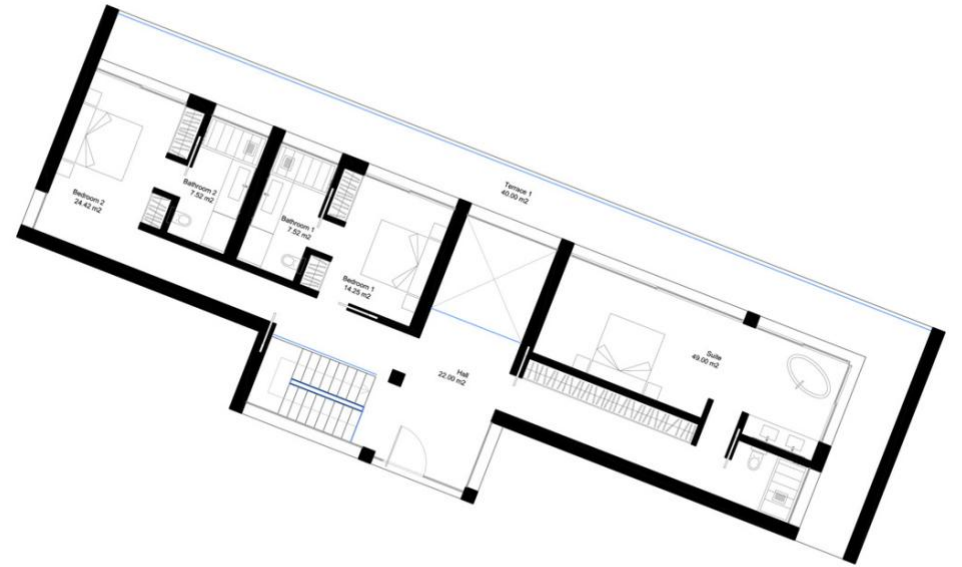

## Plot - Residential, La Cala Golf

Ref: R3735283 - 445.000 €

beds: 2763

plot: 2763m<sup>2</sup>

Big plot with building license in La Cala golf. Sea and mountain views. Residential Plot, La Cala Golf, Costa del Sol. Garden/Plot 2763 m<sup>2</sup>. Setting : Country, Mountain Pueblo, Close To Golf, Close To Schools, Close To Forest. Orientation : East, South East, South. Pool : Room For Pool. Views : Sea, Mountain, Golf, Panoramic. Utilities : Electricity, Drinkable Water. Category : Off Plan.

FIRST FLOOR

GROUND FLOOR