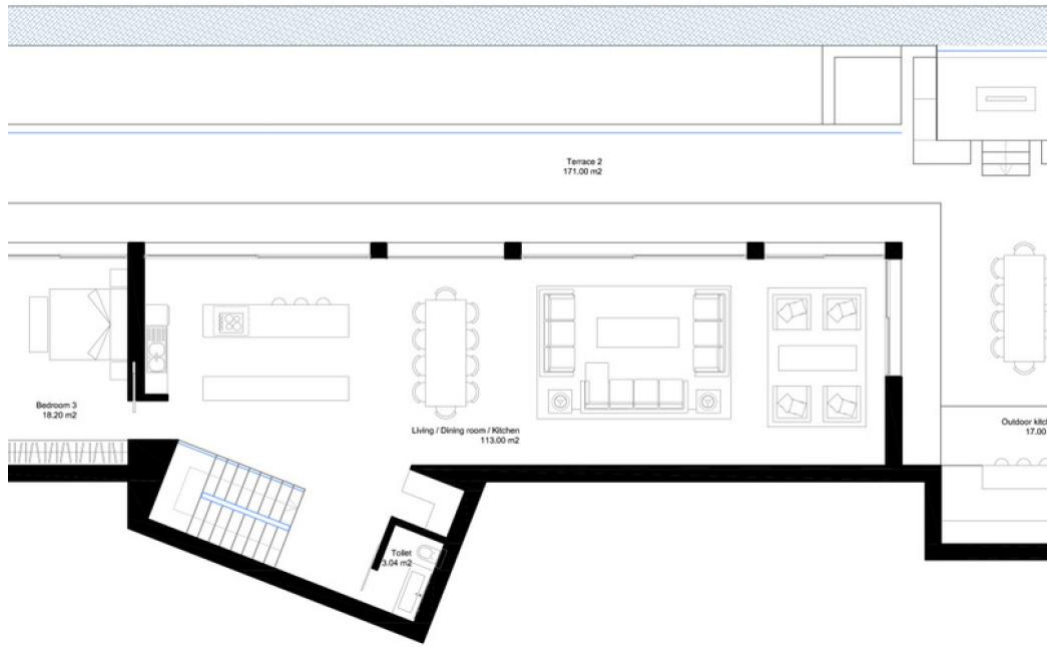

## Plot - Residential, La Cala Golf

Ref: R3735283 - 445.000 €

beds: 2763

plot: 2763m<sup>2</sup>

Big plot with building license in La Cala golf. Sea and mountain views. Residential Plot, La Cala Golf, Costa del Sol. Garden/Plot 2763 m<sup>2</sup>. Setting : Country, Mountain Pueblo, Close To Golf, Close To Schools, Close To Forest. Orientation : East, South East, South. Pool : Room For Pool. Views : Sea, Mountain, Golf, Panoramic. Utilities : Electricity, Drinkable Water. Category : Off Plan.

FIRST FLOOR

GROUND FLOOR