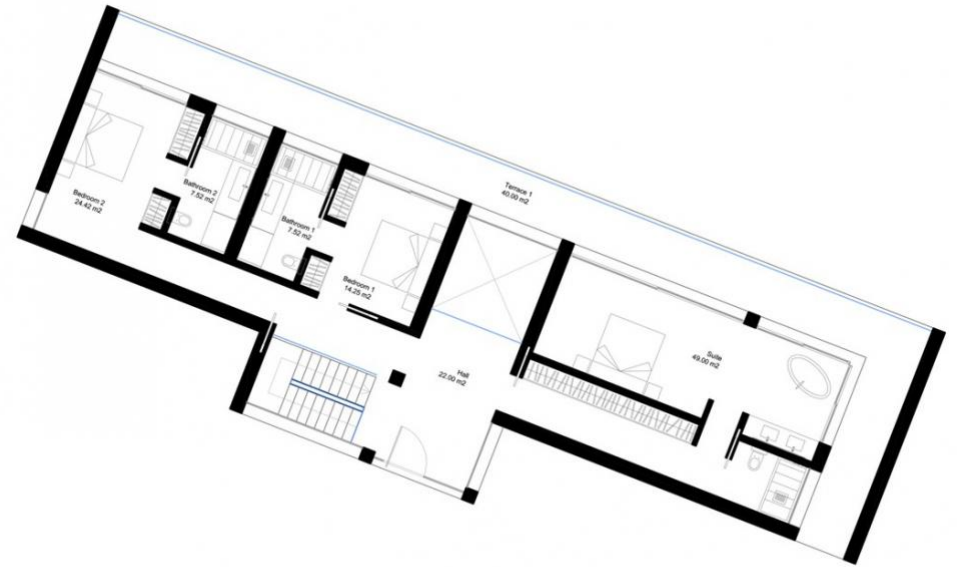

## Plot - Residential, La Cala Golf

Ref: R3735283 - 445.000 €

beds: 2763

plot: 2763m<sup>2</sup>

Big plot with building license in La Cala golf. Sea and mountain views. Residential Plot, La Cala Golf, Costa del Sol. Garden/Plot 2763 m<sup>2</sup>. Setting : Country, Mountain Pueblo, Close To Golf, Close To Schools, Close To Forest. Orientation : East, South East, South. Pool : Room For Pool. Views : Sea, Mountain, Golf, Panoramic. Utilities : Electricity, Drinkable Water. Category : Off Plan.

FIRST FLOOR

GROUND FLOOR