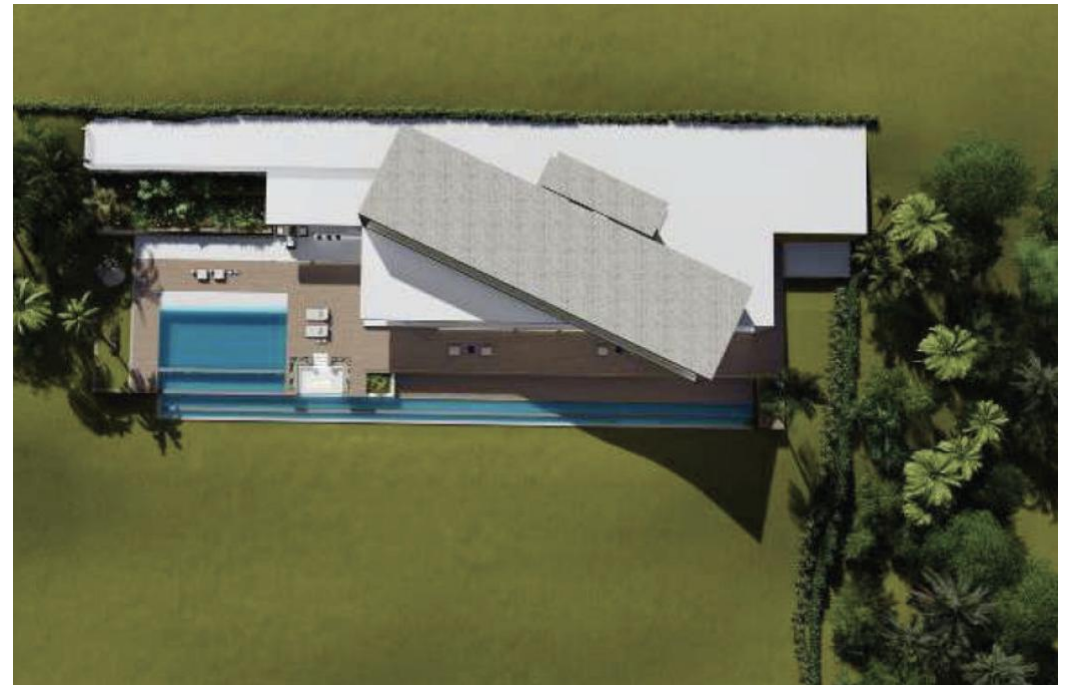

## Plot - Residential, La Cala Golf

Ref: R3735283 - 445.000 €

beds: 2763

plot: 2763m<sup>2</sup>

Big plot with building license in La Cala golf. Sea and mountain views. Residential Plot, La Cala Golf, Costa del Sol. Garden/Plot 2763 m<sup>2</sup>. Setting : Country, Mountain Pueblo, Close To Golf, Close To Schools, Close To Forest. Orientation : East, South East, South. Pool : Room For Pool. Views : Sea, Mountain, Golf, Panoramic. Utilities : Electricity, Drinkable Water. Category : Off Plan.

FIRST FLOOR

GROUND FLOOR