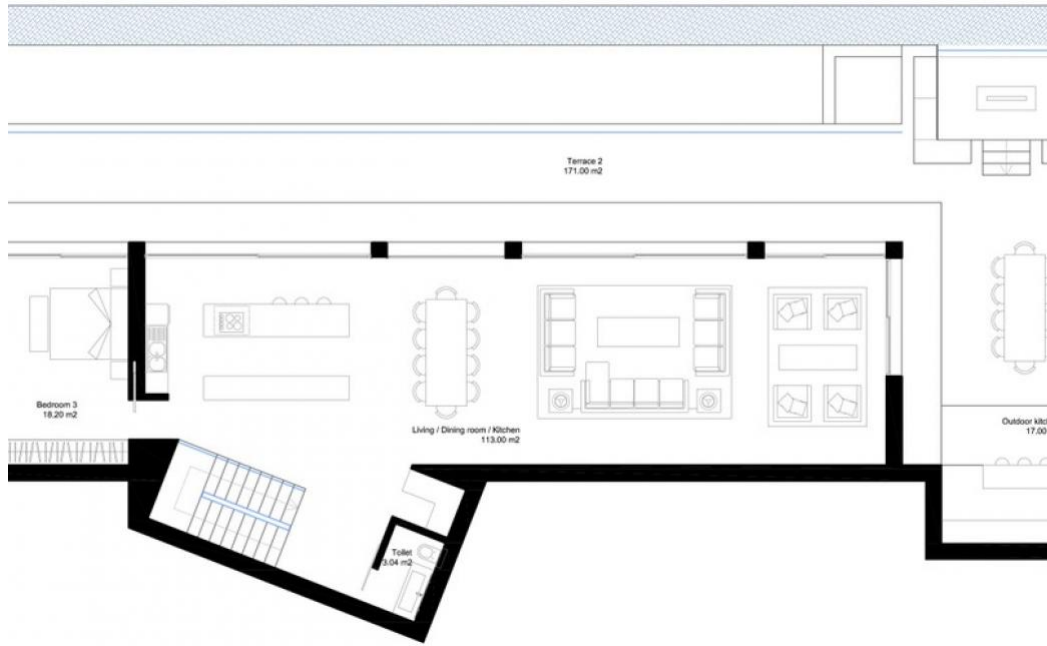

## Plot - Residential, La Cala Golf

Ref: R3735283 - 445.000 €

beds: 2763

plot: 2763m<sup>2</sup>

Big plot with building license in La Cala golf. Sea and mountain views. Residential Plot, La Cala Golf, Costa del Sol. Garden/Plot 2763 m<sup>2</sup>. Setting : Country, Mountain Pueblo, Close To Golf, Close To Schools, Close To Forest. Orientation : East, South East, South. Pool : Room For Pool. Views : Sea, Mountain, Golf, Panoramic. Utilities : Electricity, Drinkable Water. Category : Off Plan.

FIRST FLOOR

GROUND FLOOR