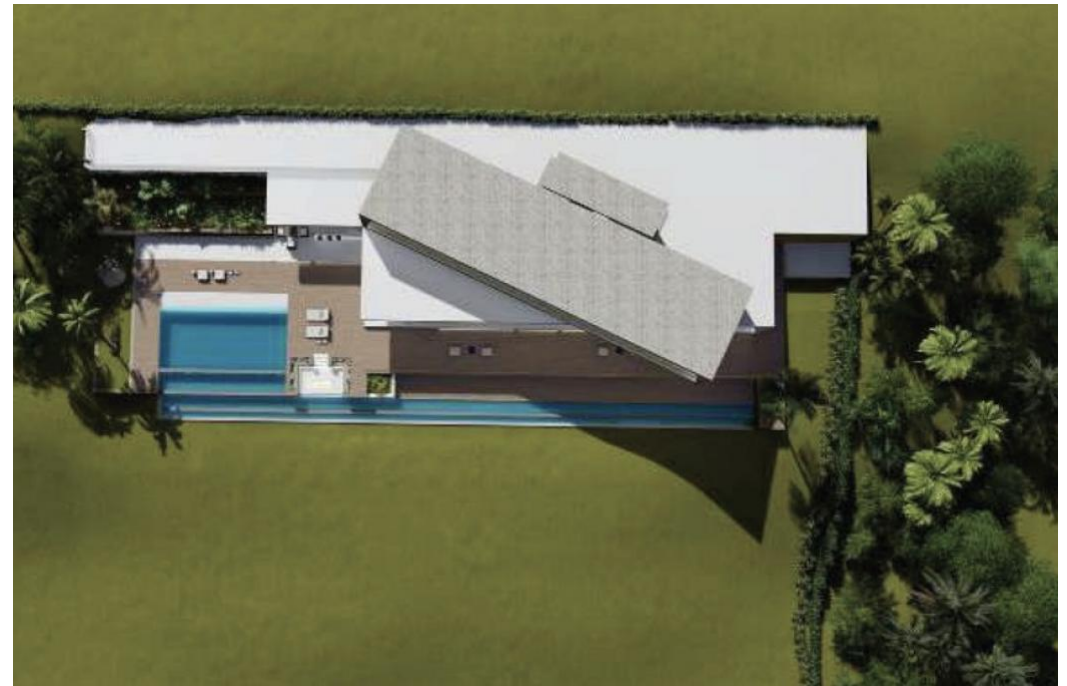

## Plot - Residential, La Cala Golf

Ref: R3735283 - 445.000 €

beds: 2763

plot: 2763m<sup>2</sup>

Big plot with building license in La Cala golf. Sea and mountain views. Residential Plot, La Cala Golf, Costa del Sol. Garden/Plot 2763 m<sup>2</sup>. Setting : Country, Mountain Pueblo, Close To Golf, Close To Schools, Close To Forest. Orientation : East, South East, South. Pool : Room For Pool. Views : Sea, Mountain, Golf, Panoramic. Utilities : Electricity, Drinkable Water. Category : Off Plan.

FIRST FLOOR

GROUND FLOOR