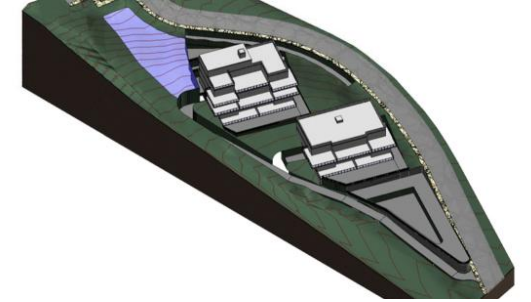

Plot - Residential, La Mairena, Marbella

Ref: R3848254 - 1.500.000 €

beds: 1704

built: 1704m²

plot: 4446m²

Investment plot of 4.446m² with buildable 1.704,06m² and maximum of 20 units. Residential Plot, La Mairena, Costa del Sol. Garden/Plot 4446 m². Setting : Suburban, Country, Mountain Pueblo, Close To Golf, Close To Sea, Close To Town, Close To Schools, Urbanisation. Orientation : East, South, South West. Condition : New Construction. Views : Sea, Mountain, Panoramic. Utilities : Electricity, Drinkable Water.

3 Plano llave 3D