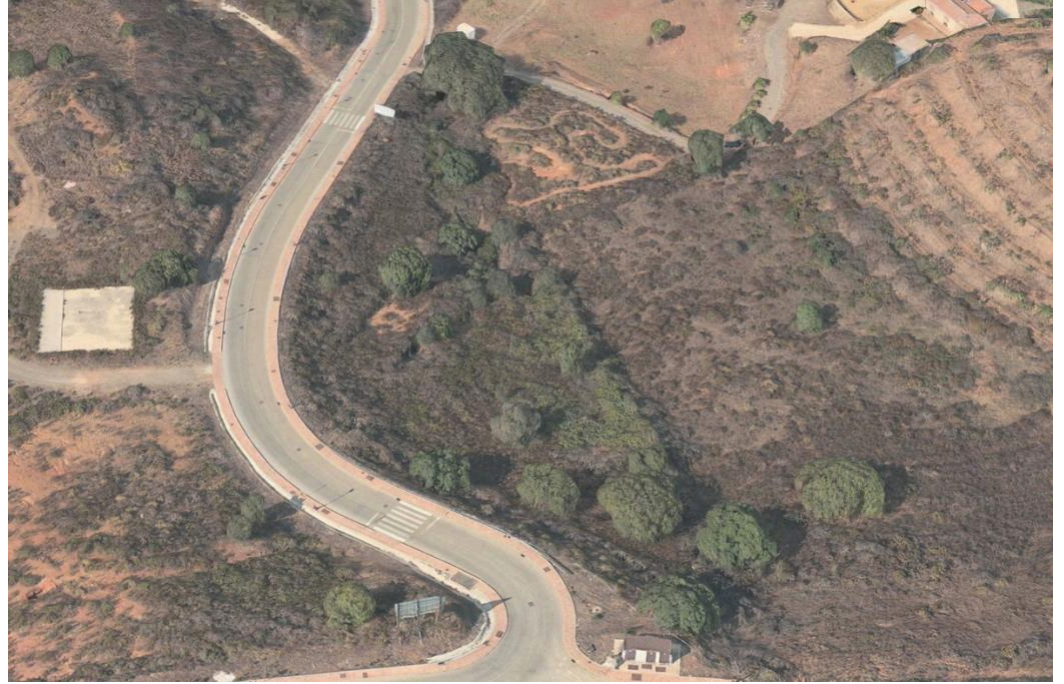

Plot - Residential, La Mairena, Marbella

Ref: R3848254 - 1.500.000 €

beds: 1704

built: 1704m²

plot: 4446m²

Investment plot of 4.446m² with buildable 1.704,06m² and maximum of 20 units. Residential Plot, La Mairena, Costa del Sol. Garden/Plot 4446 m². Setting : Suburban, Country, Mountain Pueblo, Close To Golf, Close To Sea, Close To Town, Close To Schools, Urbanisation. Orientation : East, South, South West. Condition : New Construction. Views : Sea, Mountain, Panoramic. Utilities : Electricity, Drinkable Water.

3 Plano llave 3D