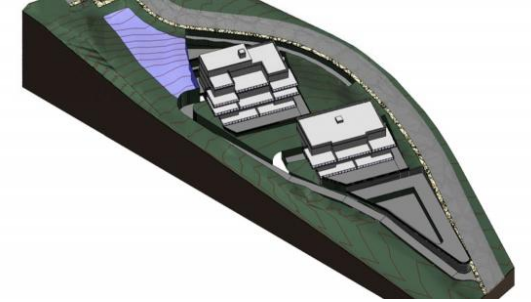

Plot - Residential, La Mairena, Marbella

Ref: R3848254 - 1.500.000 €

beds: 1704

built: 1704m²

plot: 4446m²

Investment plot of 4.446m² with buildable 1.704,06m² and maximum of 20 units. Residential Plot, La Mairena, Costa del Sol. Garden/Plot 4446 m². Setting : Suburban, Country, Mountain Pueblo, Close To Golf, Close To Sea, Close To Town, Close To Schools, Urbanisation. Orientation : East, South, South West. Condition : New Construction. Views : Sea, Mountain, Panoramic. Utilities : Electricity, Drinkable Water.