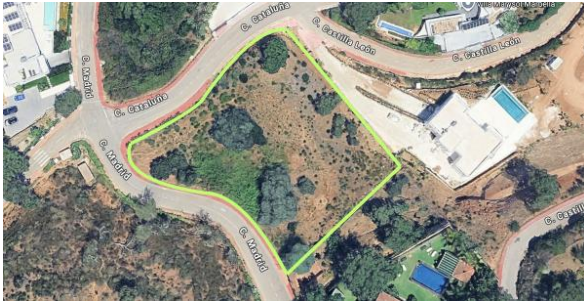

Plot - Residential, La Mairena, Marbella

Ref: R5374858 - 680.000 €

beds: 3000

plot: 3000m2

Residential Plot, La Mairena, Costa del Sol. Garden/Plot 3000 m². Setting : Close To Golf, Close To Town, Close To Schools, Close To Forest. Orientation : East. Views : Sea, Mountain, Panoramic, Forest.