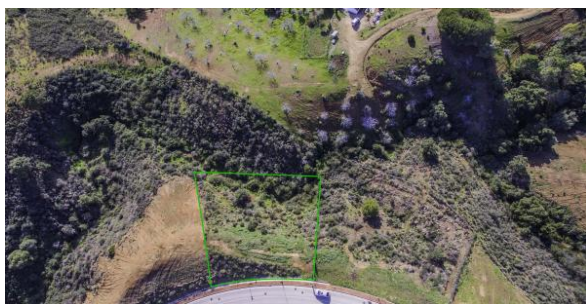

Участок - Жилой, La Cala Golf

Ref: R2644706 - 325.000 €

beds: 1585

plot: 1585m²

We offer a range of plots in La Cala Golf and La Mairena where you can enjoy complete peace and tranquillity, you are only a few minutes drive to the beautiful sandy beaches, fine restaurants and shops of the sophisticated area of Elviria or La Cala de Mijas. This is without doubt a place to build a fabulous villa of your dreams and a lifetime investment. Residential Plot, La Cala Golf, Costa del Sol. Sector 14 Plot 14 Garden/Plot 1585 m². Buildable :317 m²t Setting : Frontline Golf, Suburban, Country, Mountain Pueblo, Close To Golf, Close To Shops, Close To Sea, Close To Schools, Close To Forest. Orientation : South. Condition : New Construction. Views : Sea, Mountain, Golf, Forest. Garden : Private. Category : New Development.