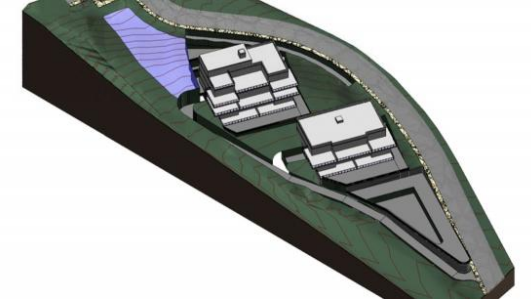

Участок - Жилой, La Mairena, Marbella

Ref: R3848254 - 1.500.000 €

beds: 1704

built: 1704m²

plot: 4446m²

Investment plot of 4.446m² with buildable 1.704,06m² and maximum of 20 units. Residential Plot, La Mairena, Costa del Sol. Garden/Plot 4446 m². Setting : Suburban, Country, Mountain Pueblo, Close To Golf, Close To Sea, Close To Town, Close To Schools, Urbanisation. Orientation : East, South, South West. Condition : New Construction. Views : Sea, Mountain, Panoramic. Utilities : Electricity, Drinkable Water.